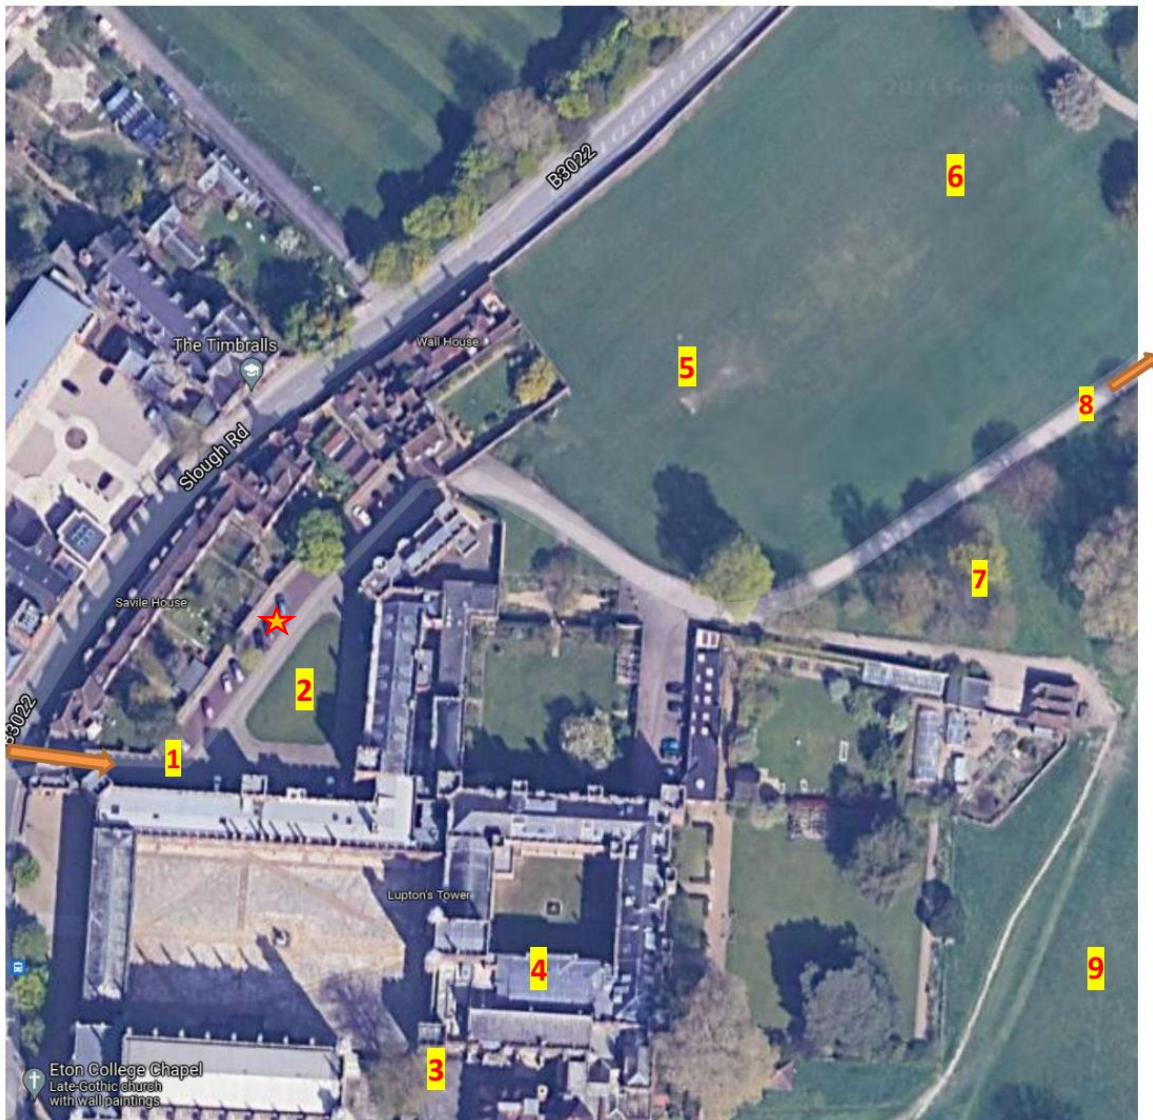

Eton Action Fair Site Map 2024

- | | |
|---------------------------------------|---|
| 1. Weston's Yard Ticket Booth | 5. College Field (stalls, stage, games) |
| 2. Weston's Yard (food area) | 6. Stallholder Parking |
| 3. Toilet block and Accessible Toilet | 7. Porta loos |
| 4. Jumble Sale | 8. College Field Ticket Booth |
| ★ St Laurence's | 9. Emergency Muster Point |